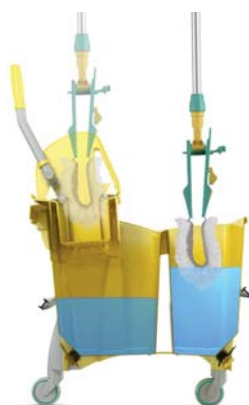

Lavaggio
Washing